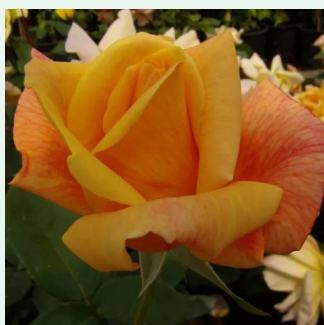

Rosa Sutter's Gold

giallo - Rose Climber
380-420 cm
rosa intensamente profumata - 0
O.L. "Ollie" Weeks