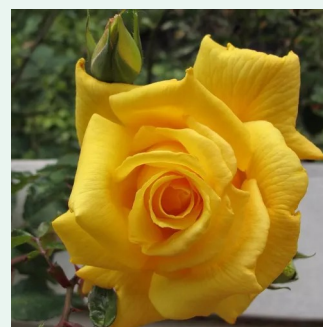

Rosa Royal Gold

giallo - Rose Climber
280-320 cm
rosa mediamente profumata - 0
Dennison Harlow Morey